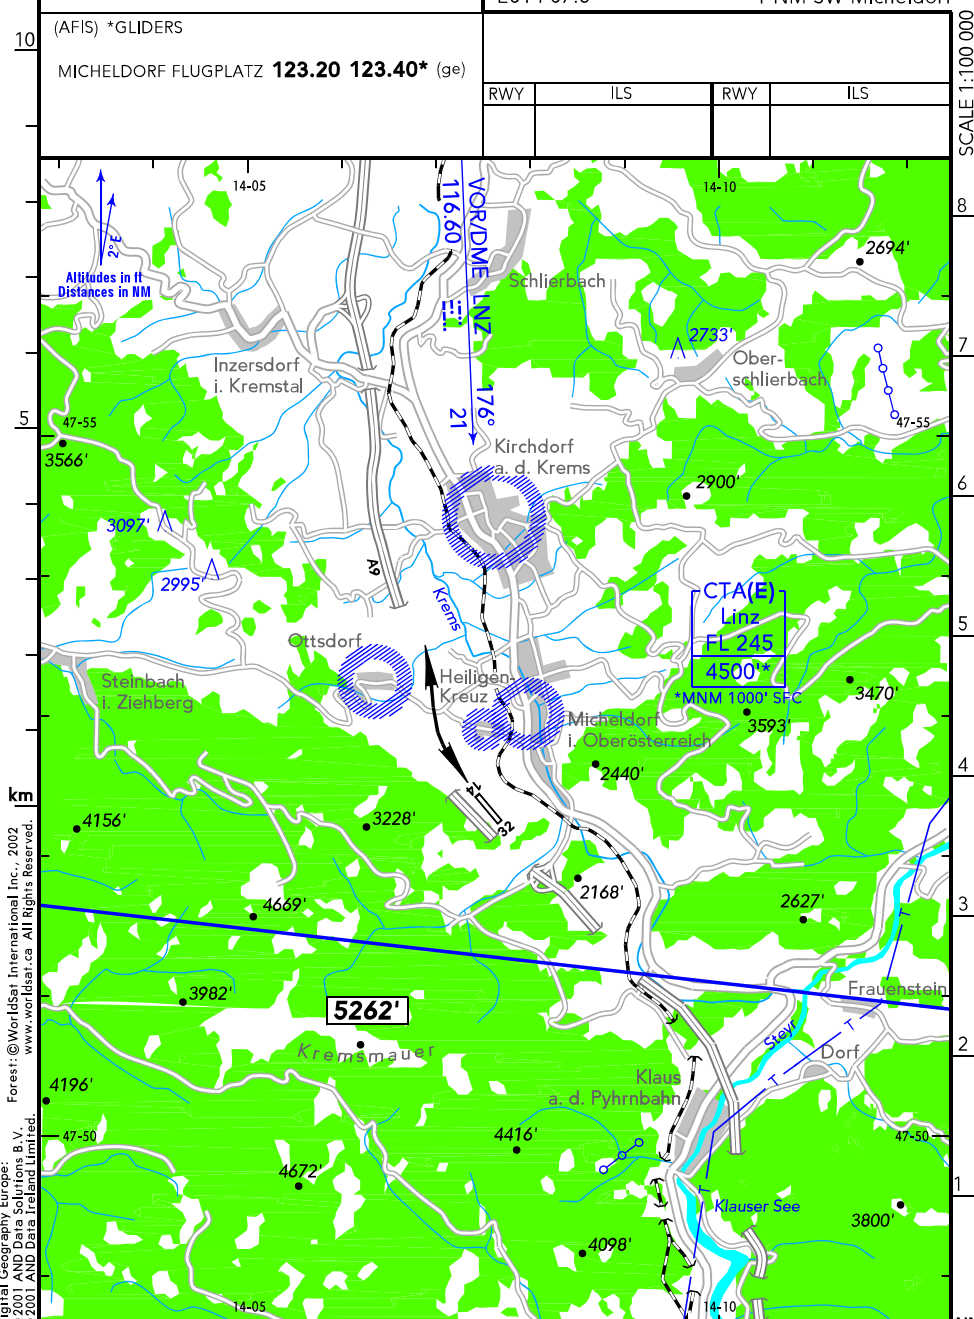

LOLM

Elev 1510'/460m

N47 52.3

E014 07.6

1 NM SW Micheldorf

(AFIS) \*GLIDERS

MICHELDORF FLUGPLATZ 123.20 123.40\* (ge)

RWY	ILS	RWY	ILS

Digital Geography Europe:  
 © 2001 AND Data Solutions, B.V.  
 © 2001 AND Data Ireland Limited.  
 Forest: © WorldSat International Inc., 2002  
 www.worldsat.ca All Rights Reserved.

SCALE 1:100 000

NM